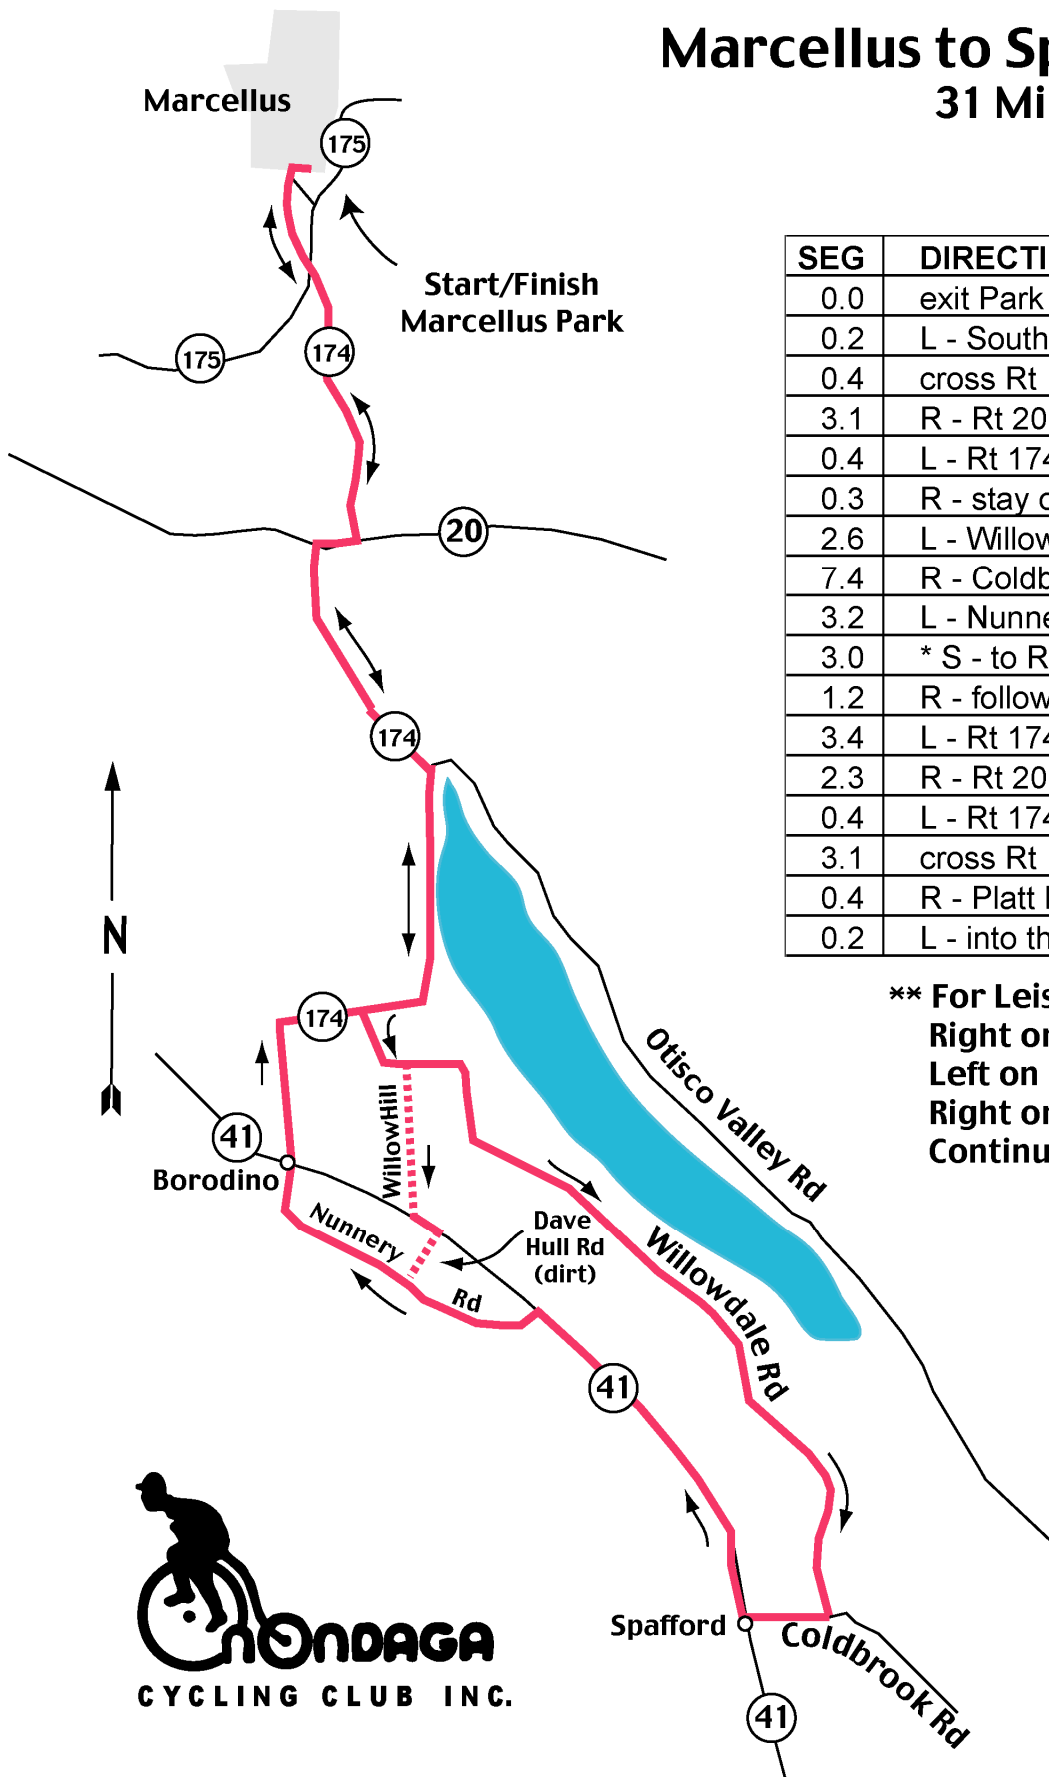

Marcellus to Spafford Loop 31 Miles

SEG	DIRECTIONS	TOT
0.0	exit Park - R Platt Rd	0.0
0.2	L - South St	0.2
0.4	cross Rt 175; S - onto Rt 174	0.6
3.1	R - Rt 20 (also Rt 174)	3.7
0.4	L - Rt 174	4.1
0.3	R - stay on Rt 174	4.4
2.6	L - Willowdale Rd **	7.0
7.4	R - Coldbrook Rd	14.4
3.2	L - Nunnery Rd	17.6
3.0	* S - to Rt 174 at Borodino	20.6
1.2	R - follow Rt 174	21.8
3.4	L - Rt 174	25.2
2.3	R - Rt 20 (also Rt 174)	27.5
0.4	L - Rt 174	27.9
3.1	cross Rt 175; S - onto Rt 174	31.0
0.4	R - Platt Rd	31.4
0.2	L - into the Park	31.6

**** For Leisure Ride:**
Right on Willowdale Hill Rd.
Left on Dave Hull Rd
Right on Nunnery Rd
Continue at *